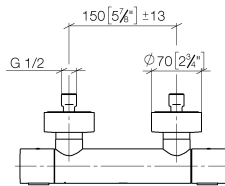

## EDITION PRO Shower thermostat for wall mounting - Chrome

---

34 442 626

- slide-on rosettes Ø 70 mm
- gauge 150 mm - 13 mm
- rotary diverter with volume control and shut-off function
- 3/8" shower outlet
- with volume control

Intrinsic protection against back flow.

	Chrome	34 442 626-00
	Matte Black	34 442 626-33
	Brushed Chrome	34 442 626-93

**EDITION PRO Shower thermostat for wall mounting - Chrome**

34 442 626

mm [inches]

**Flow rate chart**

### Spare parts list

No.	Item Number	Name	Quantity used	Delivery time
1	90 17 33 015 00-00	handle	2	10
2	90 15 02 070 00 90	cartridge	1	2
3	90 30 40 010 00 90	regulator	1	2
4	04 31 20 530 00 90	insert	1	2
5	04 11 04 030 00 90	connection	2	2
6	90 31 20 512 00-00	rosette	2	2
7	09 29 30 050 90	sieve	2	2
8	04 31 20 540 00 90	insert	1	2
9	09 24 77 008-00	nut	2	10
10	90 90 03 236 00 90	top	1	2
11	90 30 40 017 00 90	base	1	2
12	90 14 10 010 00 90	seal	1	2
13	09 31 20 511-00	nipple	1	10
14	90 21 02 069 00-00	cover	1	10