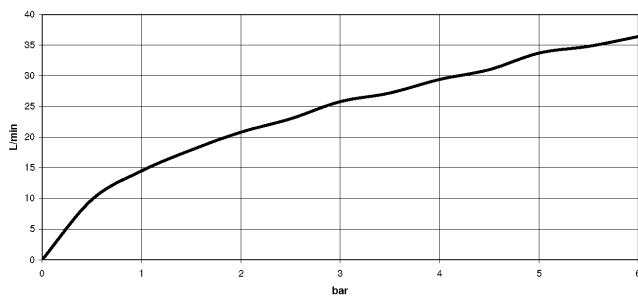

Intrinsic protection against back flow.

	Chrome	34 442 626-00
	Matte Black	34 442 626-33
	Brushed Chrome	34 442 626-93

**EDITION PRO Shower thermostat for wall mounting - Chrome**

34 442 626

mm [inches]

**Flow rate chart**