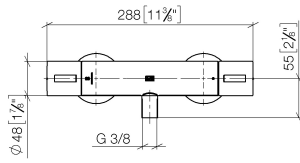

## EDITION PRO Shower thermostat for wall mounting - Chrome

---

34 442 626

- slide-on rosettes Ø 70 mm
- gauge 150 mm - 13 mm
- rotary diverter with volume control and shut-off function
- 3/8" shower outlet
- with volume control

Intrinsic protection against back flow.

	Chrome	34 442 626-00
	Matte Black	34 442 626-33
	Brushed Chrome	34 442 626-93

**EDITION PRO Shower thermostat for wall mounting - Chrome**

34 442 626

mm [inches]

**Flow rate chart**

### Spare parts list

No.	Item Number	Name	Quantity used	Delivery time
1	90 17 33 015 00-00	handle	2	10
2	90 15 02 070 00 90	cartridge	1	2
3	90 30 40 010 00 90	regulator	1	2
4	04 31 20 530 00 90	insert	1	2
5	04 11 04 030 00 90	connection	2	2
6	90 31 20 512 00-00	rosette	2	2
7	09 29 30 050 90	sieve	2	2
8	04 31 20 540 00 90	insert	1	2
9	09 24 77 008-00	nut	2	10
10	90 90 03 236 00 90	top	1	2
11	90 30 40 017 00 90	base	1	2
12	90 14 10 010 00 90	seal	1	2
13	09 31 20 511-00	nipple	1	10
14	90 21 02 069 00-00	cover	1	10