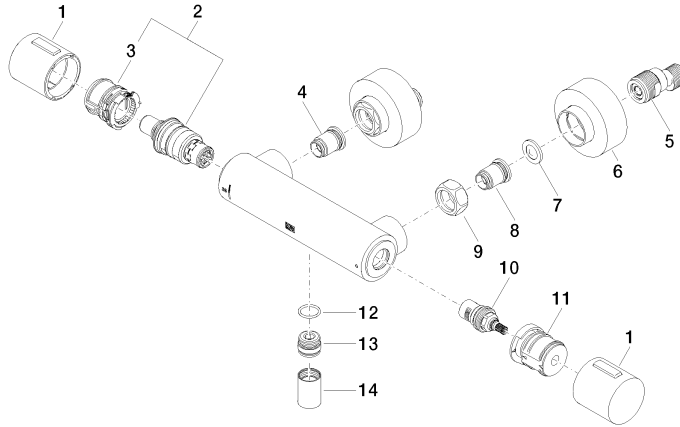

## EDITION PRO Shower thermostat for wall mounting - Chrome

---

34 442 626

- slide-on rosettes Ø 70 mm
- gauge 150 mm - 13 mm
- rotary diverter with volume control and shut-off function
- 3/8" shower outlet
- with volume control

Intrinsic protection against back flow.

	Chrome	34 442 626-00
	Matte Black	34 442 626-33
	Brushed Chrome	34 442 626-93

**EDITION PRO Shower thermostat for wall mounting - Chrome**

34 442 626

mm [inches]

**Flow rate chart**

### Spare parts list

No.	Item Number	Name	Quantity used	Delivery time
1	90 17 33 015 00-00	handle	2	10
2	90 15 02 070 00 90	cartridge	1	2
3	90 30 40 010 00 90	regulator	1	2
4	04 31 20 530 00 90	insert	1	2
5	04 11 04 030 00 90	connection	2	2
6	90 31 20 512 00-00	rosette	2	2
7	09 29 30 050 90	sieve	2	2
8	04 31 20 540 00 90	insert	1	2
9	09 24 77 008-00	nut	2	10
10	90 90 03 236 00 90	top	1	2
11	90 30 40 017 00 90	base	1	2
12	90 14 10 010 00 90	seal	1	2
13	09 31 20 511-00	nipple	1	10
14	90 21 02 069 00-00	cover	1	10